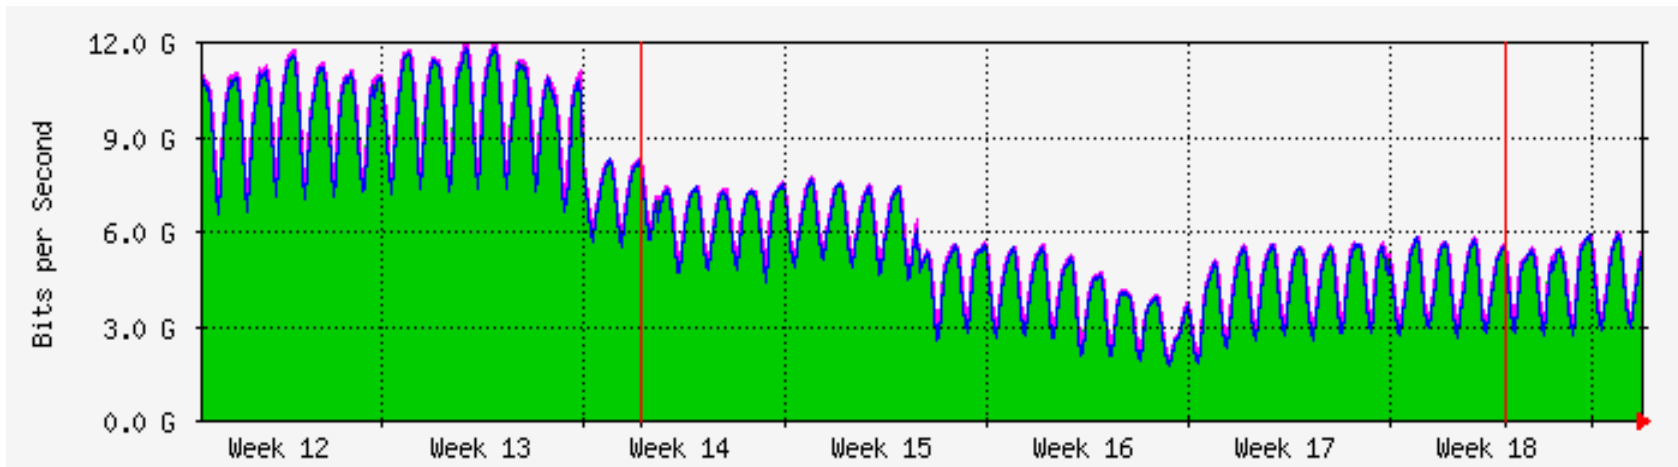

Traffic statistics

GR-IX vs AIX