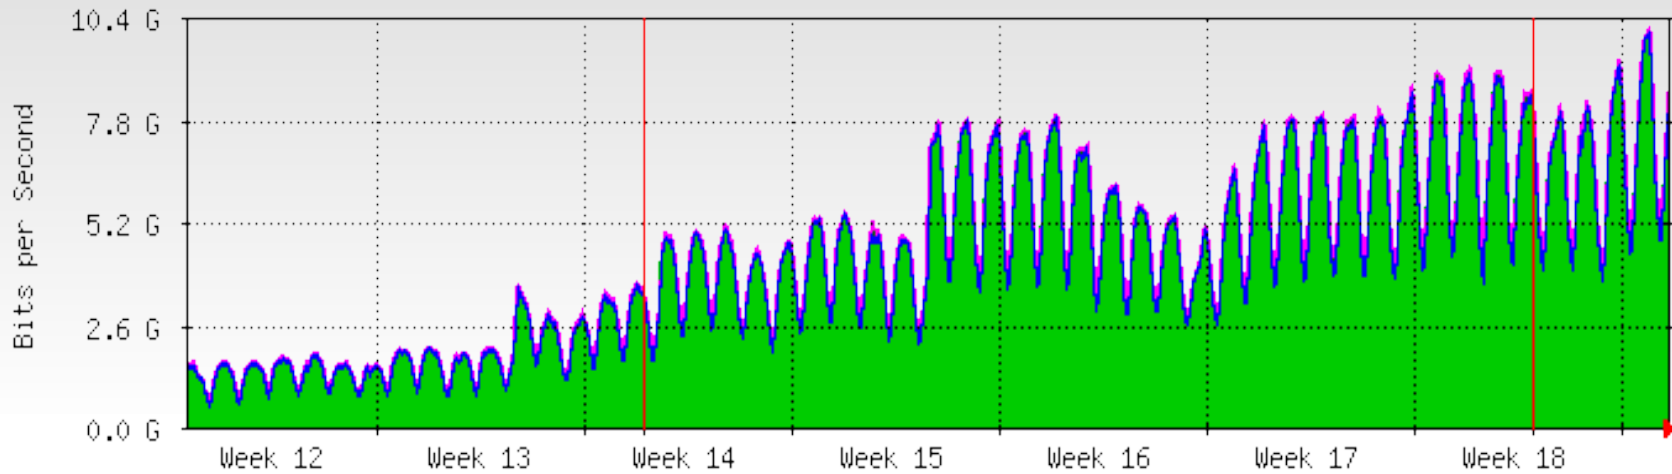

Traffic statistics

GR-IX vs AIX