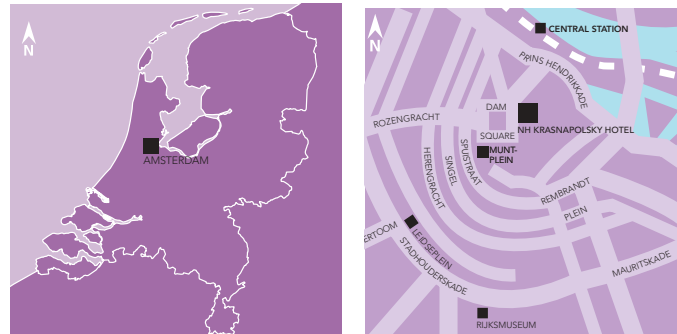

**BY CAR FROM
THE HAGUE/
SCHIPHOL (A4)**

- Follow direction A'dam Zaanstad
- Follow A10 direction RAI
- Follow A10 direction Amersfoort
- Take exit 112, at the end turn left (Centre)
- Make a quarter circle on the Prins Bernhardplein
- After 10 traffic lights turn left (Centre)
- Over the bridge turn right
- At the end of this road turn right (Rokin)
- At the Dam square turn right and drive in front of the NH Grand Hotel Krasnapolsky

**FROM
ZAA NSTAD (A8)
EN HAARLEM**

- Intersection 'Coenplein' follow direction A10 Oost
- Take exit 116 A'dam Noord/Centrum
- Through the IJtunnel straight-ahead
- Keep right on the roundabout
- Over the bridge turn right
- At the end of this road turn right (Rokin)
- At the Dam square turn right and drive in front of the NH Grand Hotel Krasnapolsky

**FROM
UTRECHT (A2)**

- From the A2, follow direction Centrum
- Over the bridge, turn right to the Amsteldijk
- At the end of this road turn left (Stadhouderskade)
- 2nd road turn right (Vijzelgracht)
- At the roundabout straight ahead until Munt-square
- Follow road to the left (Rokin)
- At the Dam square turn right and drive in front of the NH Grand Hotel Krasnapolsky

**FROM
AMERSFOORT/
ALMERE (A1)**

- At the 'Watergraafsmeer' follow direction A10 Noord/ Zaanstad/ Purmerend
- Through the Zeeburgertunnel, take exit 116 A'dam Noord/ Centrum

- Through the IJtunnel straight-ahead
- Keep right on the roundabout
- Over the bridge turn right
- At the end of this road turn right (Rokin)
- At the Dam square turn right and drive in front of the NH Grand Hotel Krasnapolsky