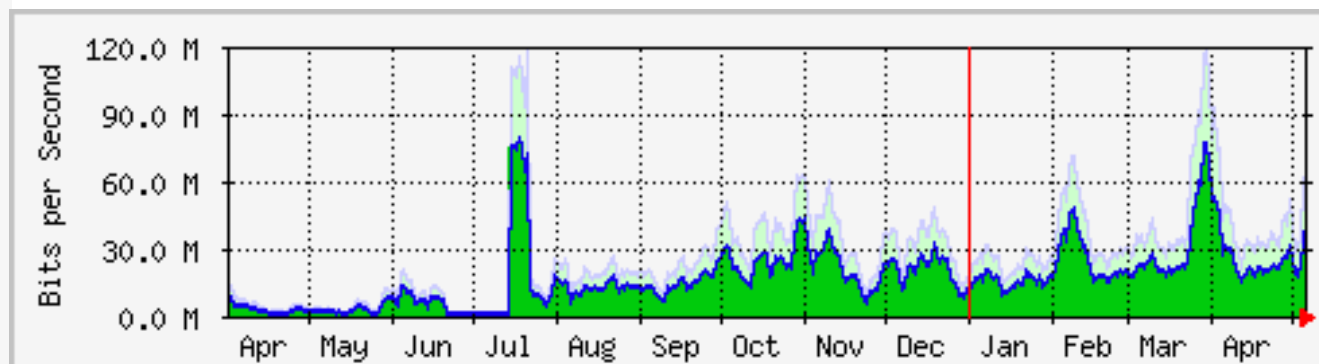

Neutral Internet eXchange Czech Republic

Josef Chomyn, jch@nix.cz

May 6th 2009, RIPE-58 Amsterdam

Recent growth

	Oct 2008	May 2009
# connected networks	84	94
# total ports	135	152
# IPv6 networks	27	30

Traffic

- Peak 86 Gbps

IPv6

- 30 networks doing peering
- Peak 117 Mbps

Issues

- Looking for new hardware
- DWDM (lack of fibres)
- NIX.CZ (together with CZ.NIC) hosted 14th Euro-IX forum in Prague last week

Questions ?