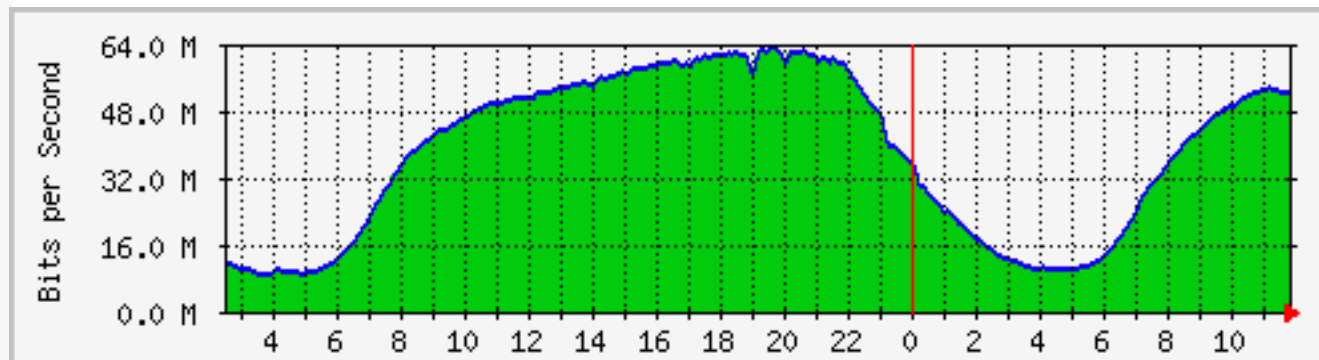

Neutral Internet eXchange Czech Republic

Josef Chomyn, jch@nix.cz

May 6th 2009, RIPE-58 Amsterdam

Recent growth

	Oct 2008	May 2009
# connected networks	84	94
# total ports	135	152
# IPv6 networks	27	30

Traffic

- Peak 86 Gbps

IPv6

- 30 networks doing peering
- Peak 117 Mbps

Issues

- Looking for new hardware
- DWDM (lack of fibres)
- NIX.CZ (together with CZ.NIC) hosted 14th Euro-IX forum in Prague last week

Questions ?