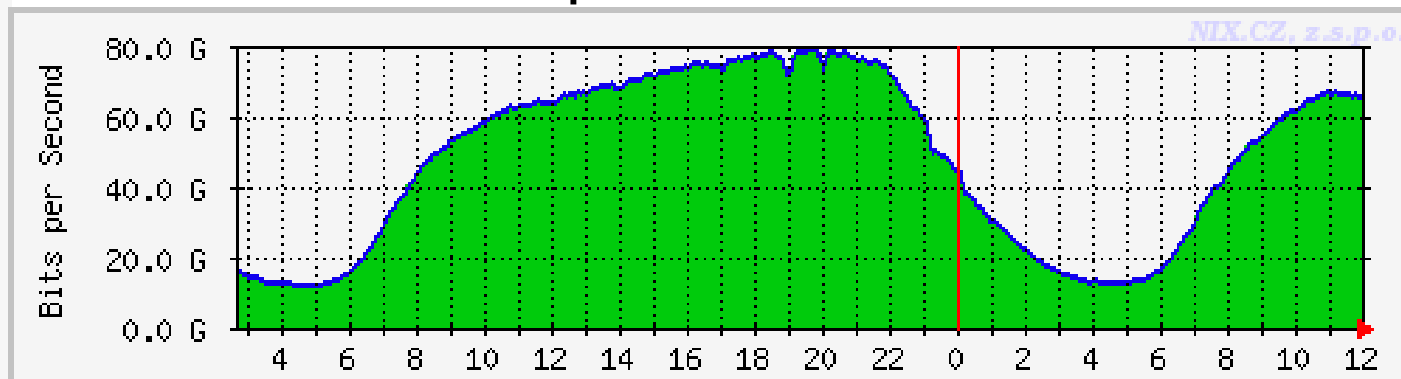

Neutral Internet eXchange Czech Republic

Josef Chomyn, jch@nix.cz

May 6th 2009, RIPE-58 Amsterdam

Recent growth

	Oct 2008	May 2009
# connected networks	84	94
# total ports	135	152
# IPv6 networks	27	30

Traffic

- Peak 86 Gbps

IPv6

- 30 networks doing peering
- Peak 117 Mbps

Issues

- Looking for new hardware
- DWDM (lack of fibres)
- NIX.CZ (together with CZ.NIC) hosted 14th Euro-IX forum in Prague last week

Questions ?