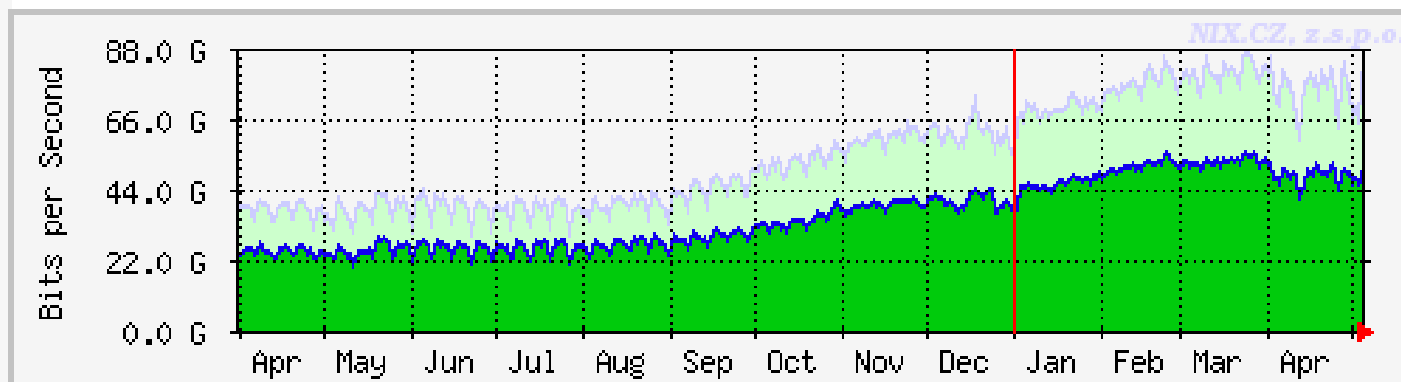

Neutral Internet eXchange Czech Republic

Josef Chomyn, jch@nix.cz

May 6th 2009, RIPE-58 Amsterdam

Recent growth

	Oct 2008	May 2009
# connected networks	84	94
# total ports	135	152
# IPv6 networks	27	30

Traffic

- Peak 86 Gbps

IPv6

- 30 networks doing peering
- Peak 117 Mbps

Issues

- Looking for new hardware
- DWDM (lack of fibres)
- NIX.CZ (together with CZ.NIC) hosted 14th Euro-IX forum in Prague last week

Questions ?