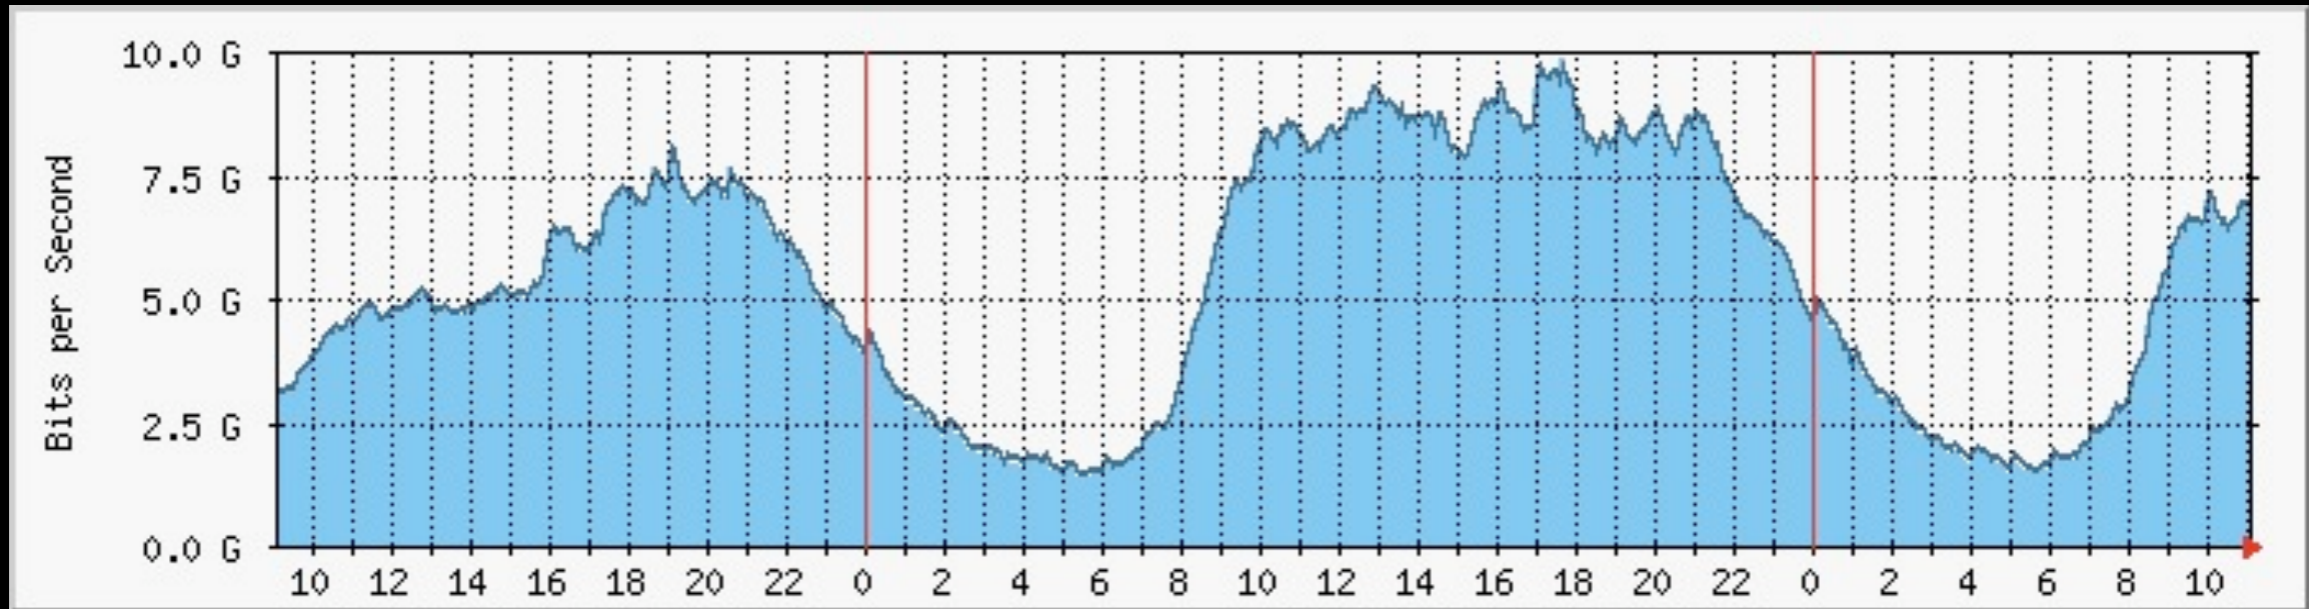

Traffic

Yep, up and to the right