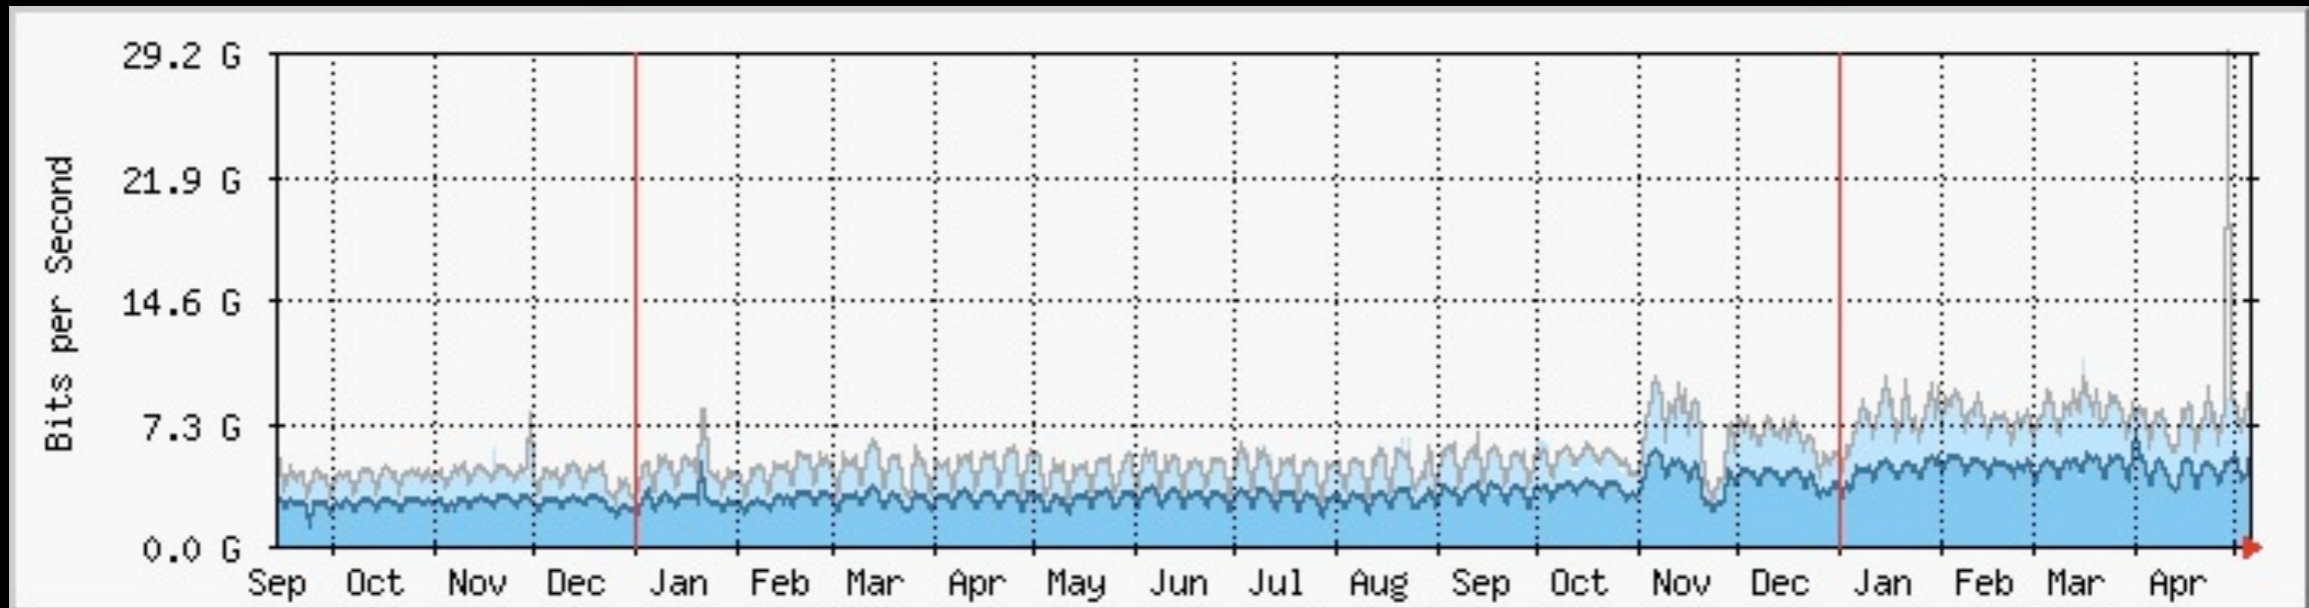

Traffic

Yep, up and to the right