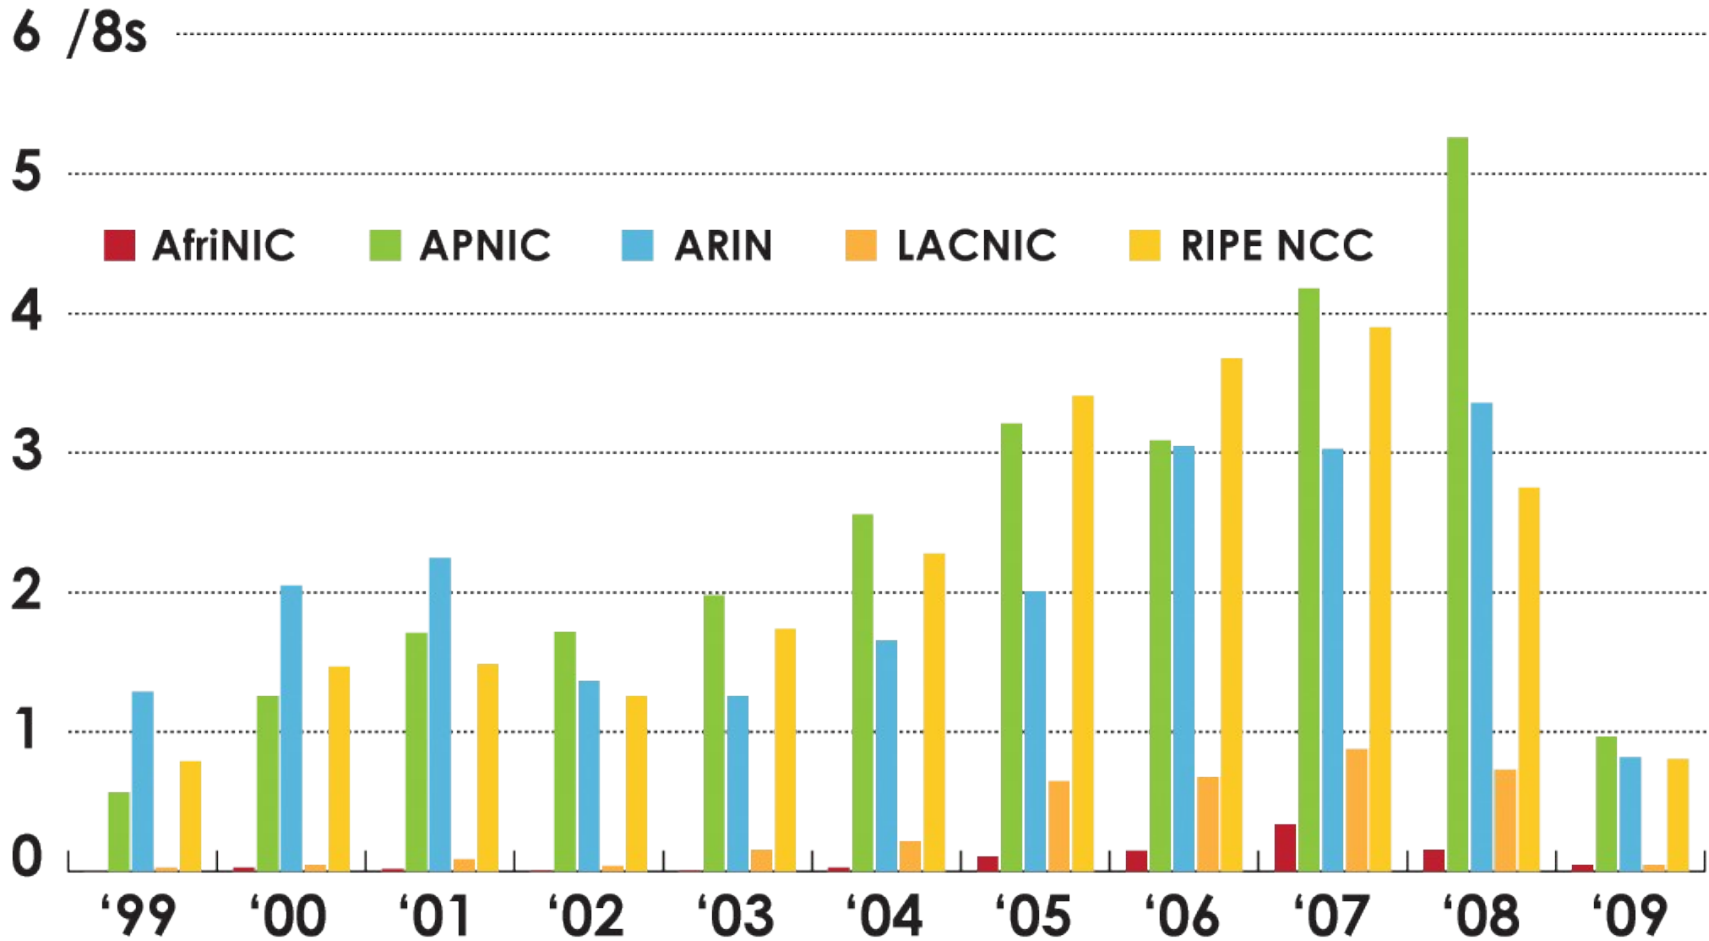

INTERNET NUMBER RESOURCE STATUS REPORT

As of 31 March 2009

Prepared by
Regional Internet Registries
AfrINIC, APNIC, ARIN, LACNIC and the RIPE NCC

2001:610:240:0-193:0:0:202 62:109:128 195:048:02:03 178:12:02:02 2001:610:240 193:0:0:203 195:048:02:03
62:109:128 195:048:02:03 178:12:02:02 2001:610:240 193:0:0:202 2001:610:240:0-193:0:0:202
193:0:0:203 2001:610:240:0-193:0:0:202 62:109:128 195:048:02:03 178:12:02:02 2001:610:240 193:0:0:203
2001:610:240:0-193:0:0:202 62:109:128 195:048:02:03 178:12:02:02 2001:610:240 193:0:0:203
Number Resource Organization

IPv4 ADDRESS SPACE ISSUED (RIRs TO CUSTOMERS)

In terms of /8s, how much space did each RIR allocate by year?

Number Resource Organization

IPv6 Allocations RIRs to LIRs/ISPs

How many allocations have been made by each RIR by year?

500 allocations

400

300

200

100

0

AfriNIC APNIC ARIN LACNIC RIPE NCC

'99 '00 '01 '02 '03 '04 '05 '06 '07 '08 '09