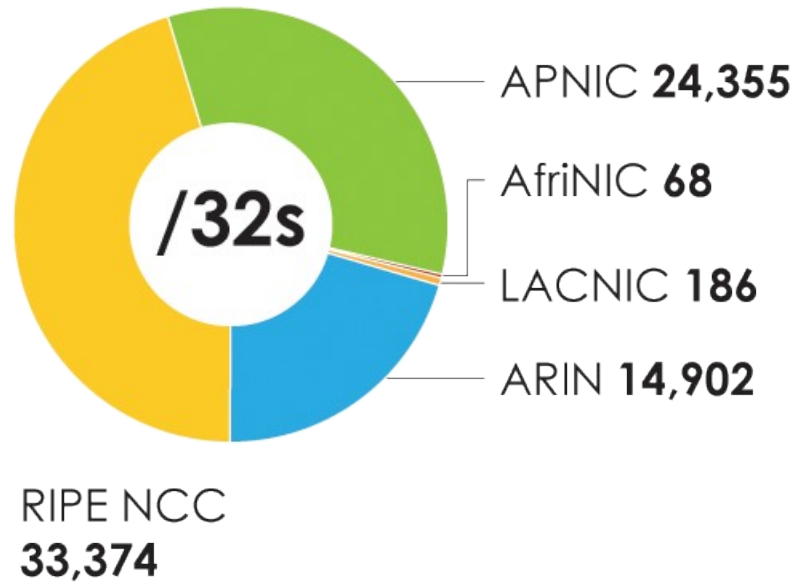

INTERNET NUMBER RESOURCE STATUS REPORT

As of 31 March 2009

Prepared by
Regional Internet Registries
AfrINIC, APNIC, ARIN, LACNIC and the RIPE NCC

2001:610:240:0-193:0:0:202 62:109:128 195:048:02:03 178:12:02:02 2001:610:240 193:0:0:203 195:048:02:03
62:109:128 195:048:02:03 178:12:02:02 2001:610:240 193:0:0:202 2001:610:240:0-193:0:0:202
193:0:0:203 2001:610:240:0-193:0:0:202 62:109:128 195:048:02:03 178:12:02:02 2001:610:240 193:0:0:203
2001:610:240:0-193:0:0:202 62:109:128 195:048:02:03 178:12:02:02 2001:610:240 193:0:0:203
Number Resource Organization

500 allocations

400

300

200

100

0

AfriNIC APNIC ARIN LACNIC RIPE NCC

'99 '00 '01 '02 '03 '04 '05 '06 '07 '08 '09

Number Resource Organization
 2001:610:240:0
 193.0.0.202
 62.109.128
 195.048.02.03
 178.12.09.02
 2001:610:240:0
 193.0.0.203
 2001:610:240:0
 193.0.0.202
 62.109.128
 195.048.02.03
 178.12.09.02
 2001:610:240:0
 193.0.0.203
 195.048.02.03

IPv6 ALLOCATIONS RIRs to LIRs/ISPs

(Jan 1999 – Mar 2009)

How many total allocations have been made by each RIR?

In terms of /32s, how much total space has each RIR allocated?

Number Resource Organization

LINKS TO RIR STATISTICS