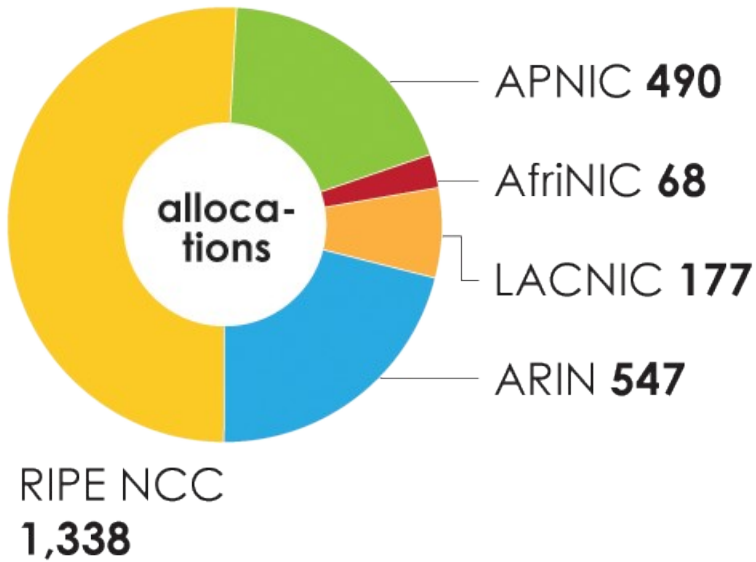

IPv6 ALLOCATIONS RIRs to LIRs/ISPs

(Jan 1999 – Mar 2009)

How many total allocations have been made by each RIR?

In terms of /32s, how much total space has each RIR allocated?

Number Resource Organization