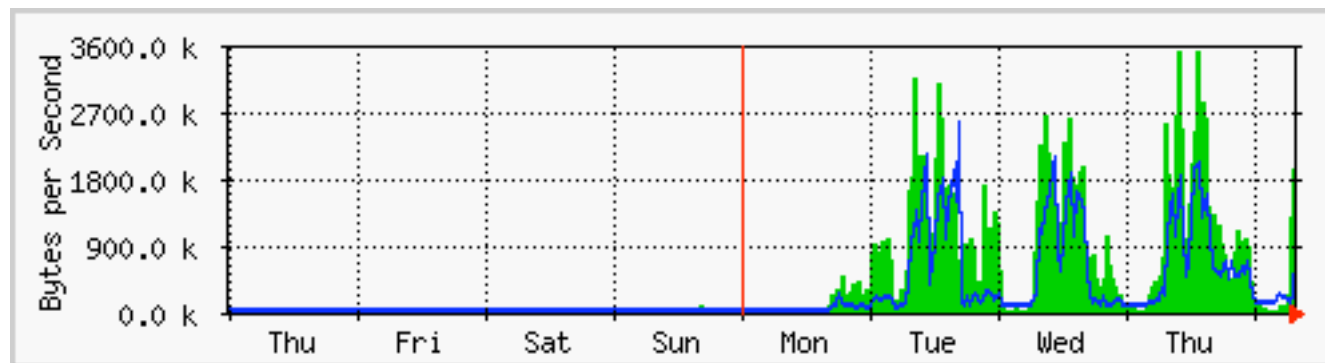

- Standard team
 - Brian, Erik, James, Luis, Oleg

- Răzvan, Ruben, Serge, Sjoerd

Technical Setup

- The network (logical representation)

Statistics

- Traffic
 - Peak just north of 5 Mbps

Statistics

- Wireless clients
 - Peak of ~300 users