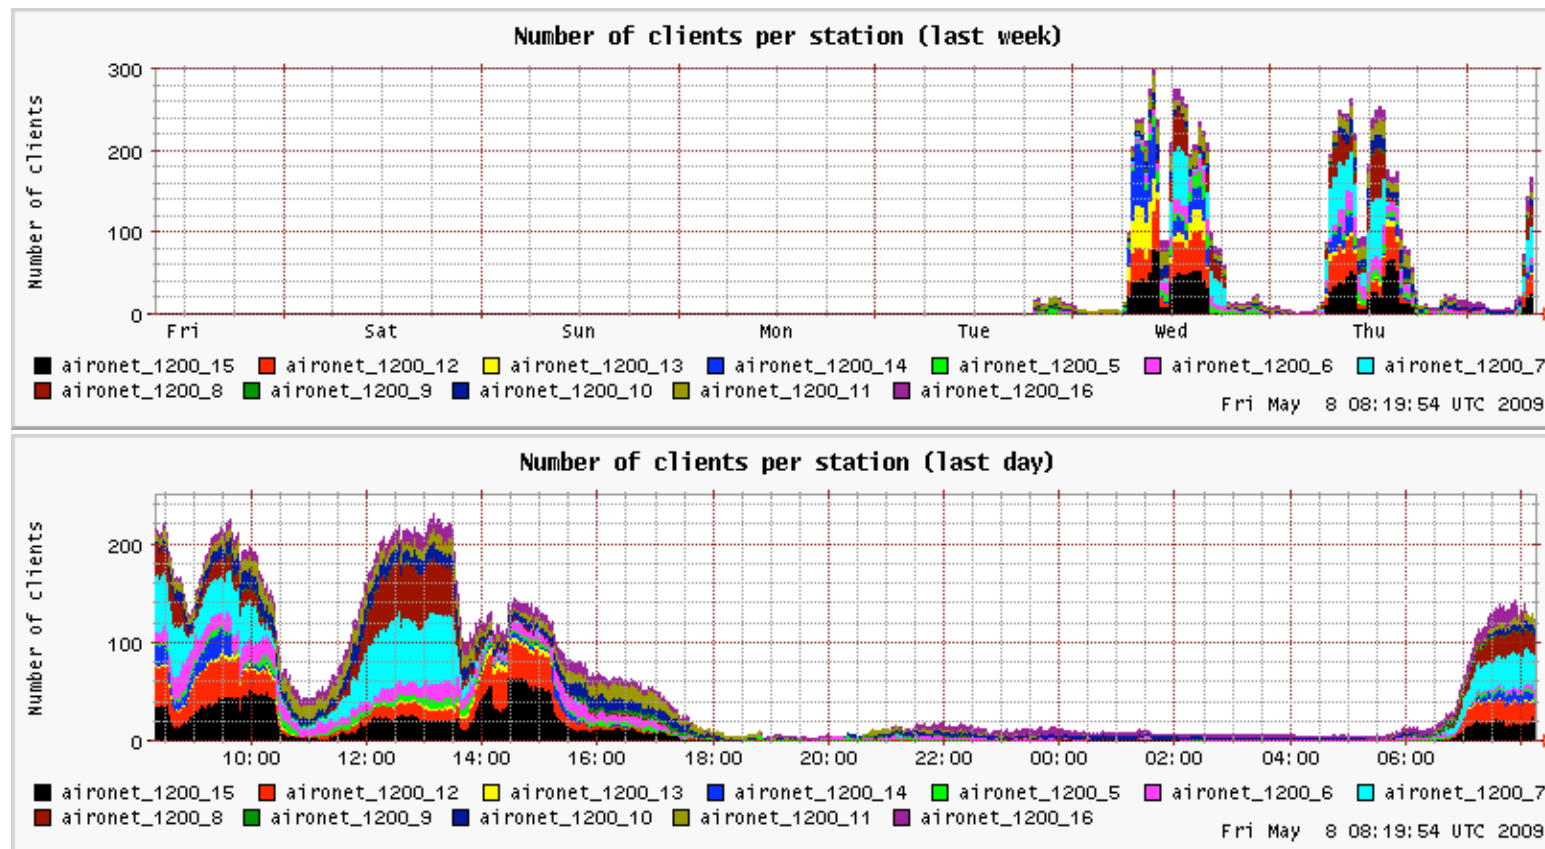

- Standard team
 - Brian, Erik, James, Luis, Oleg

- Răzvan, Ruben, Serge, Sjoerd

Technical Setup

- The network (logical representation)

Statistics

- Traffic
 - Peak just north of 5 Mbps

Statistics

- Wireless clients
 - Peak of ~300 users