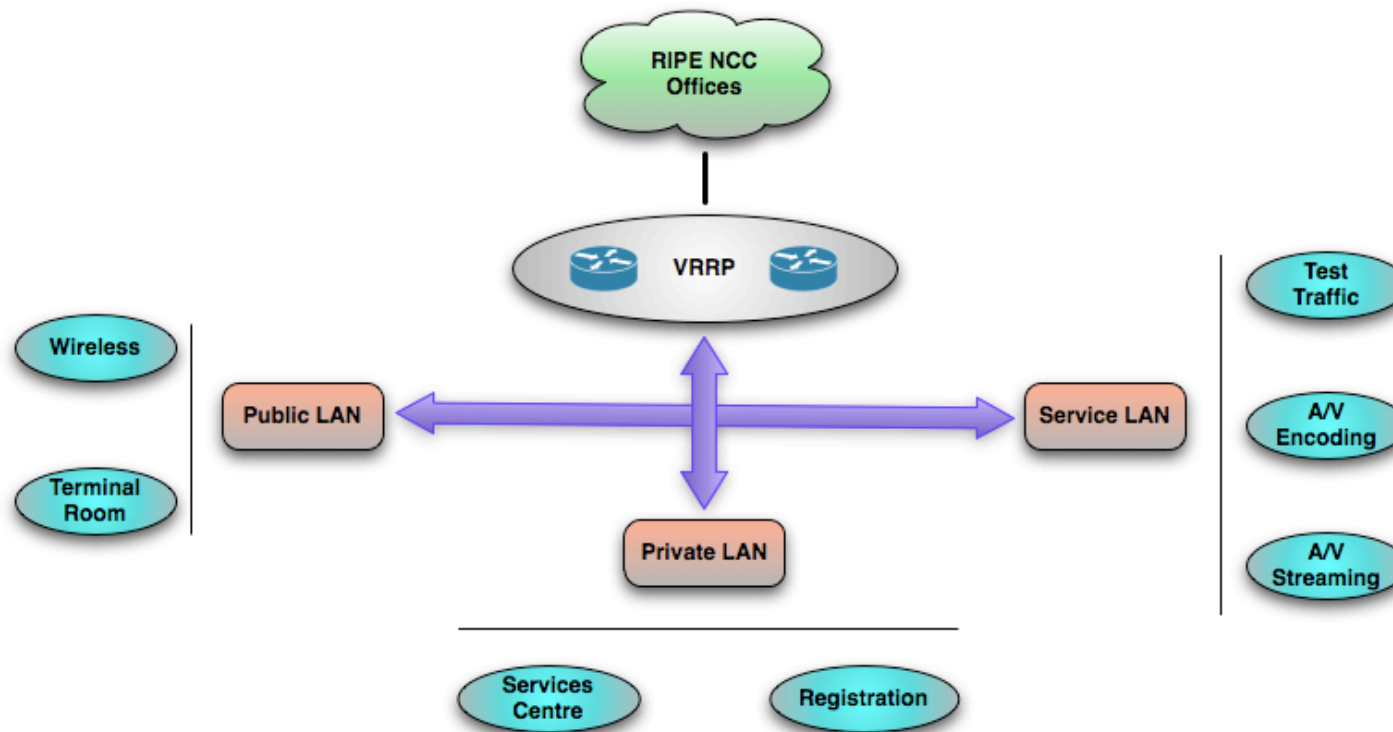

RIPE 58 Technical Summary

Răzvan Oprea, RIPE NCC
razvan.oprea@ripe.net

Overview

- The Meeting Team
- Technical Setup & Problems Encountered
- Traffic Statistics
- Wireless LAN activity
- Q&A

The Meeting Team

- Standard team
 - Brian, Erik, James, Luis, Oleg

- Răzvan, Ruben, Serge, Sjoerd

Technical Setup

- The network (logical representation)

Statistics

- Traffic
 - Peak just north of 5 Mbps

Statistics

- Wireless clients
 - Peak of ~300 users