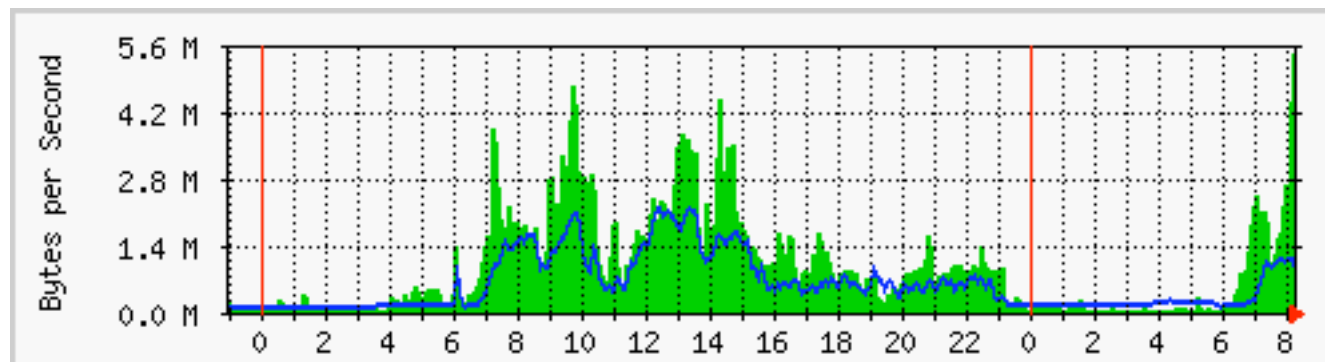

- Standard team
 - Brian, Erik, James, Luis, Oleg

- Răzvan, Ruben, Serge, Sjoerd

Technical Setup

- The network (logical representation)

Statistics

- Traffic
 - Peak just north of 5 Mbps

Statistics

- Wireless clients
 - Peak of ~300 users